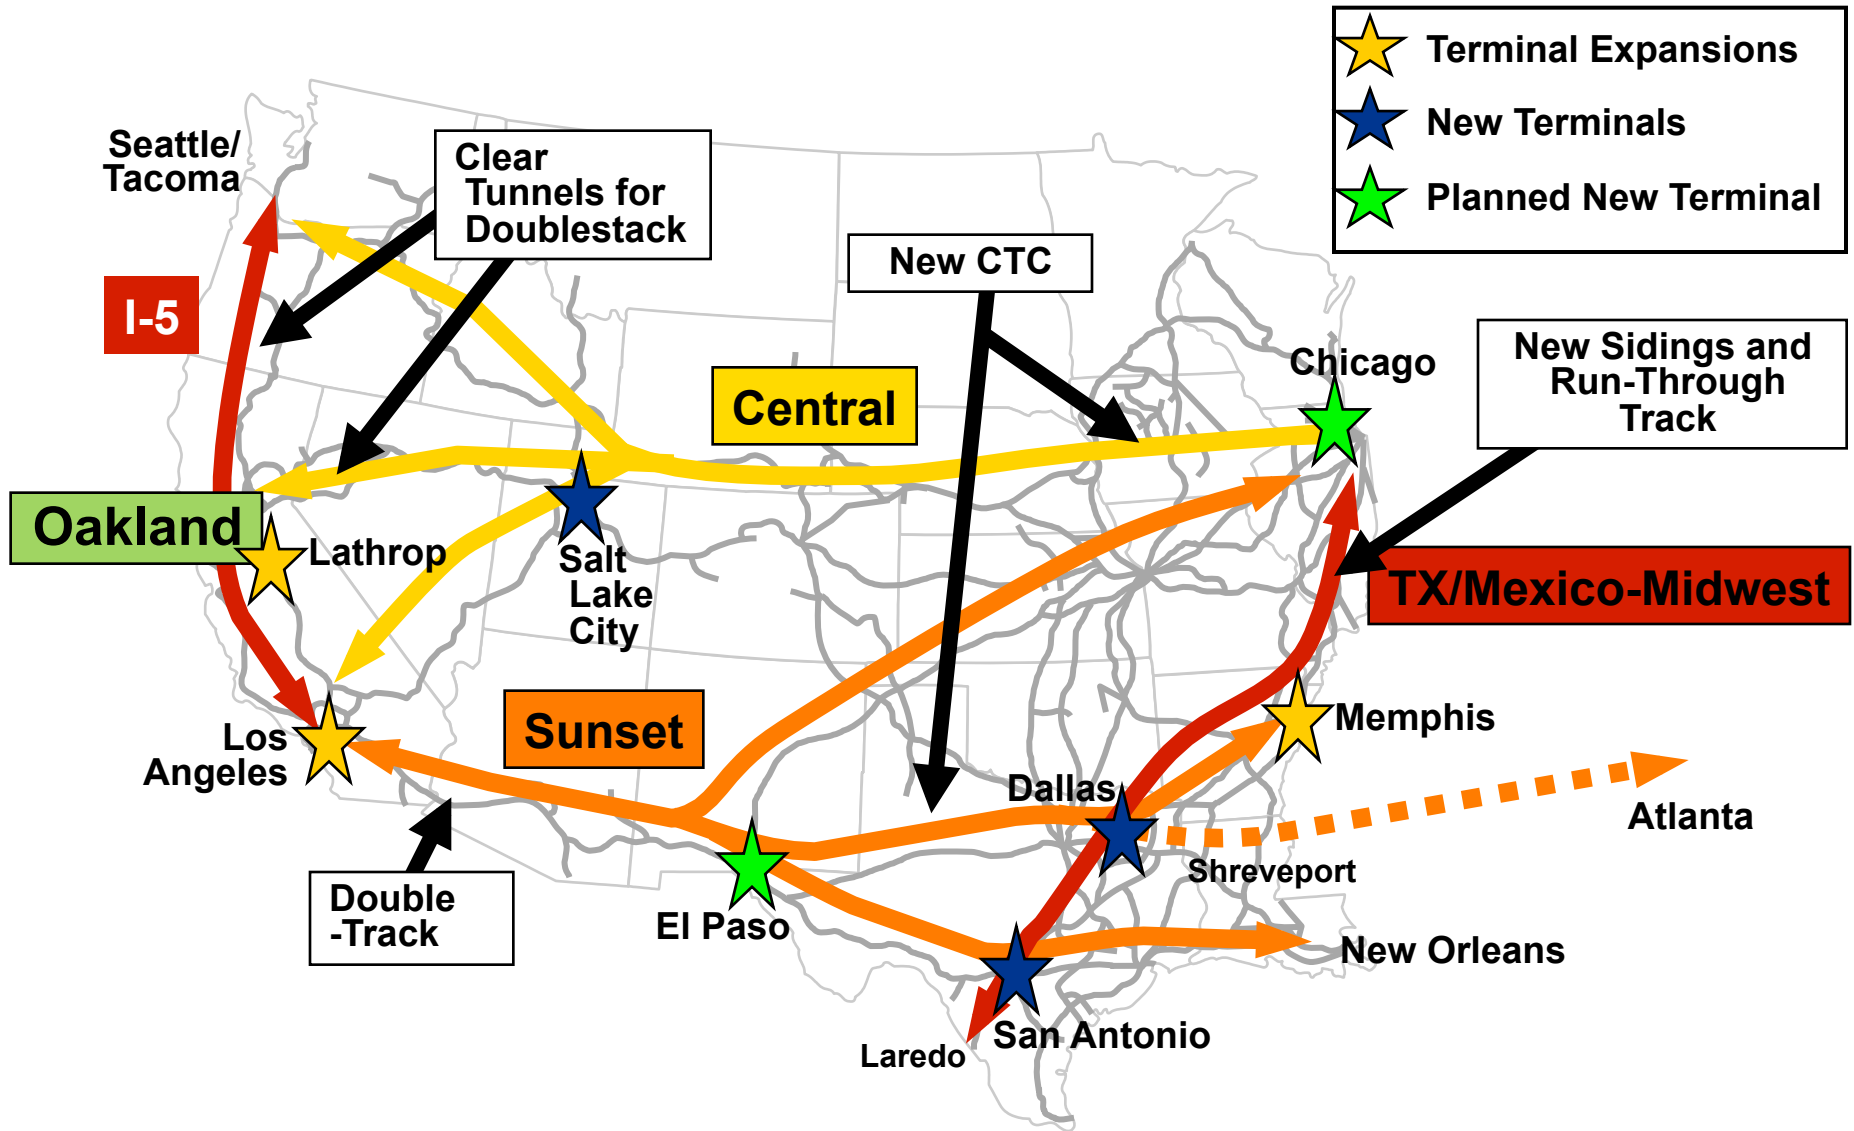

Where the Bay Area is in the UP System

Oakland- UP Offers Multiple Routes

- San Jose-Gilroy 8 passenger trains daily
- Oakland-Martinez 44 passenger trains daily
- Stockton-Niles-San Jose 6 ACE trains daily
- Oakland -San Jose 14 Capitol Corridor trains daily